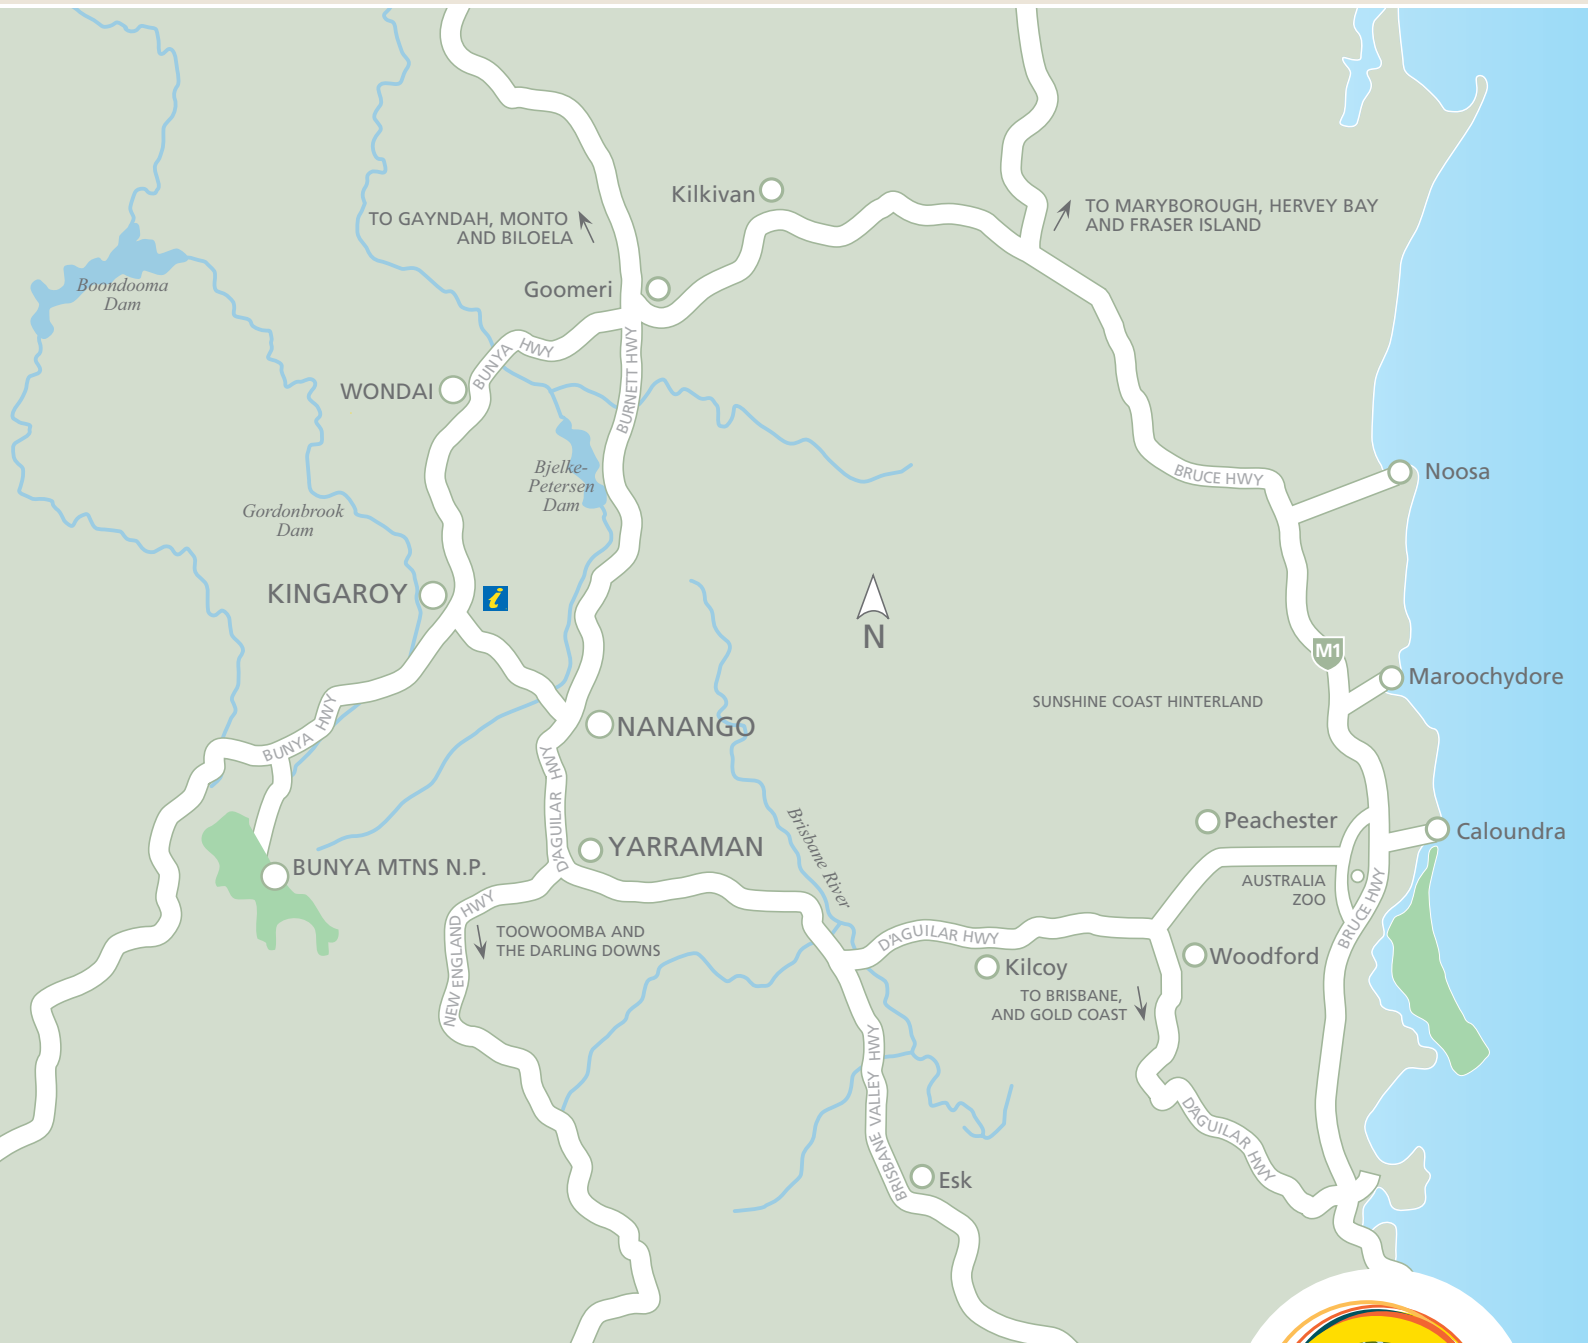

# South Burnett Regional Map

**sunnyvale**  
KINGAROY

Poinciana Avenue Kingaroy Qld 4610  
T 3265 6266 F 3265 6466  
E info@sunnyvale.com.au